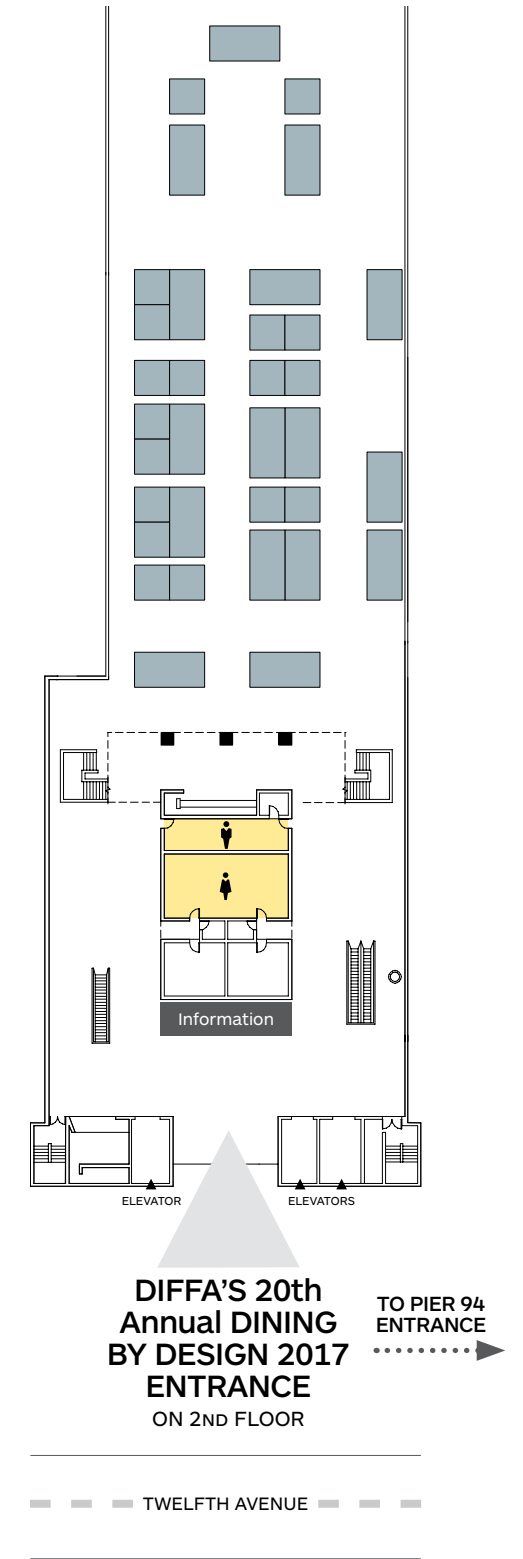

ARCHITECTURAL DIGEST DESIGN SHOW

FLOOR PLAN

- Architectural Digest Apartment
 - A Café by Lady M + ROYCE' Chocolate
 - Coat Check
 - FURNISH: Luxury Products for Indoor and Outdoor
 - Jenn-Air Connected Kiosk (Charging Station)
 - The Jenn-Air Master Class Studio **NEW LOCATION**
 - Love Happens Lounge by Koket
 - MADE: Limited-Edition & One-of-a-Kind Fine Art Objects & Furnishings
 - Orion HD Lounge
 - Outdoor
 - Ovando Flower Shop
 - Ovando Garden Café
 - Press Room
 - REFRESH: Premium Kitchen, Bath & Building Products
 - Restrooms
 - Service Desk
 - THE SHOPS: Cash-and-carry Boutiques
 - Show Office
 - Tickets/Registration
- Taxi stand located outside main entrance.
DIFFA'S 20th Annual DINING BY DESIGN located at Pier 92.

PIER 92: DIFFA'S DINING BY DESIGN

See inset to right