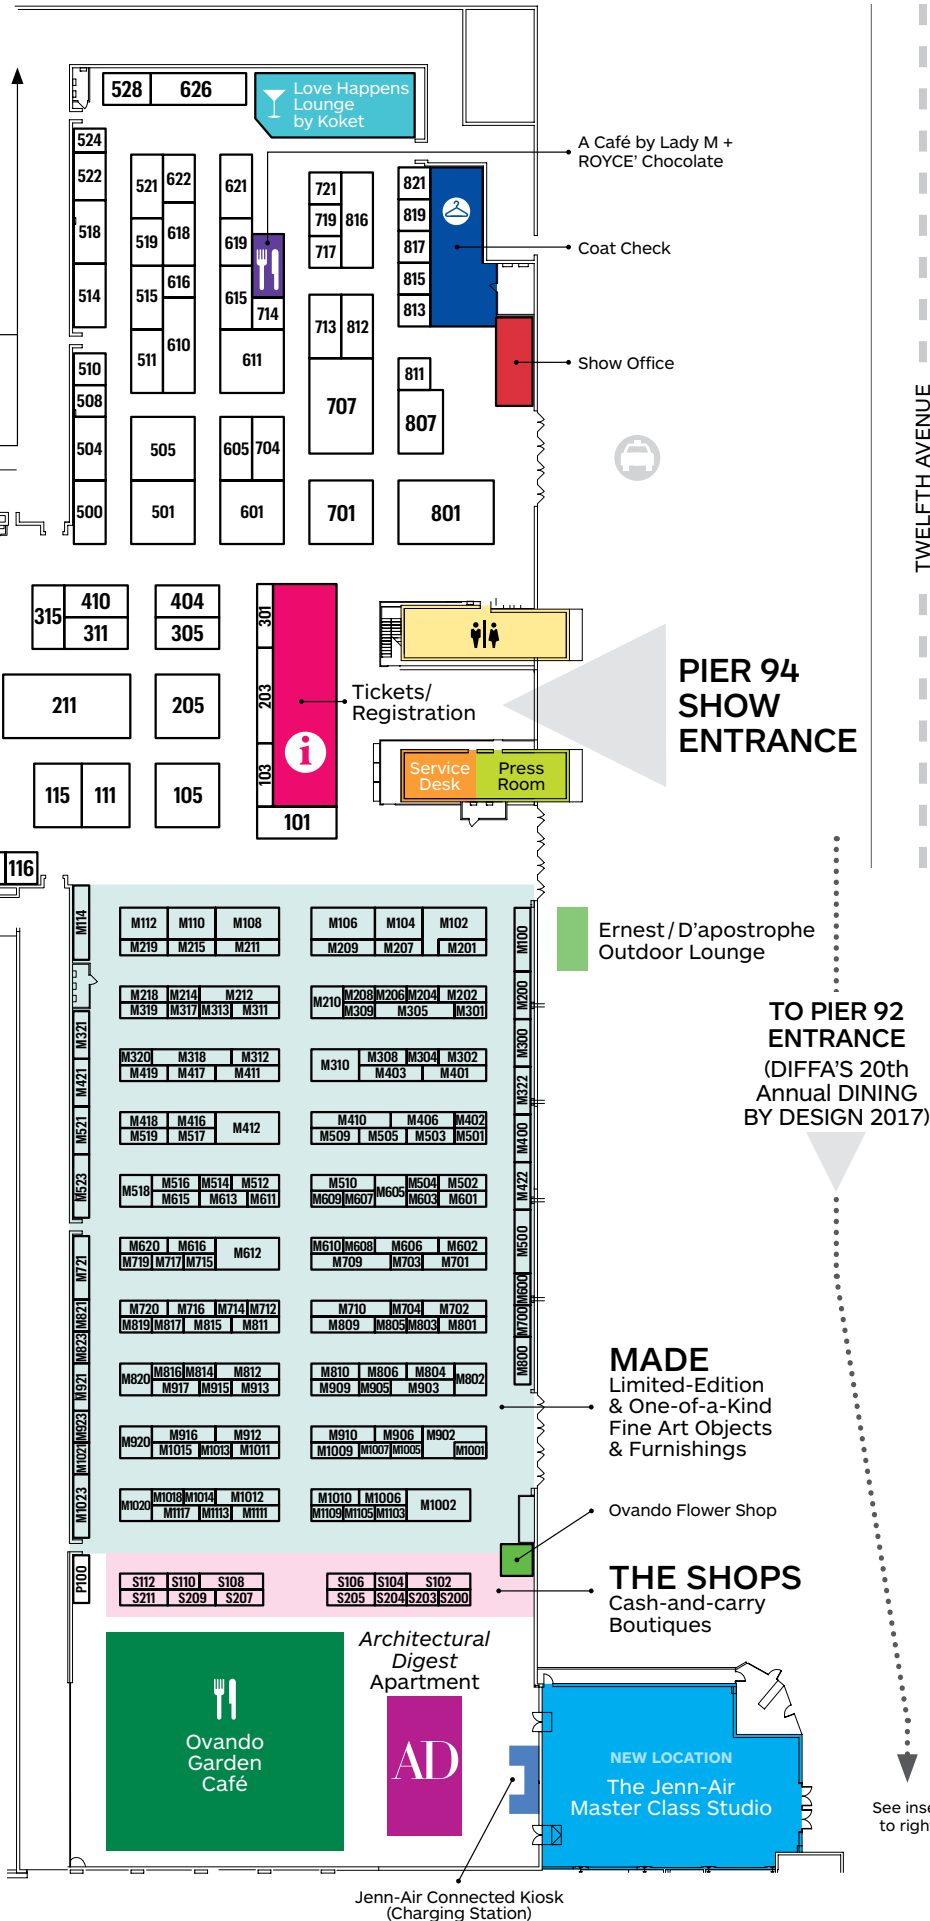

ARCHITECTURAL DIGEST DESIGN SHOW

FLOOR PLAN

- Architectural Digest Apartment
 - A Café by Lady M + ROYCE' Chocolate
 - Coat Check
 - FURNISH: Luxury Products for Indoor and Outdoor
 - Jenn-Air Connected Kiosk (Charging Station)
 - The Jenn-Air Master Class Studio **NEW LOCATION**
 - Love Happens Lounge by Koket
 - MADE: Limited-Edition & One-of-a-Kind Fine Art Objects & Furnishings
 - Orion HD Lounge
 - Outdoor
 - Ovando Flower Shop
 - Ovando Garden Café
 - Press Room
 - REFRESH: Premium Kitchen, Bath & Building Products
 - Restrooms
 - Service Desk
 - THE SHOPS: Cash-and-carry Boutiques
 - Show Office
 - Tickets/Registration
- Taxi stand located outside main entrance.
DIFFA'S 20th Annual DINING BY DESIGN located at Pier 92.

PIER 92: DIFFA'S DINING BY DESIGN

See inset to right