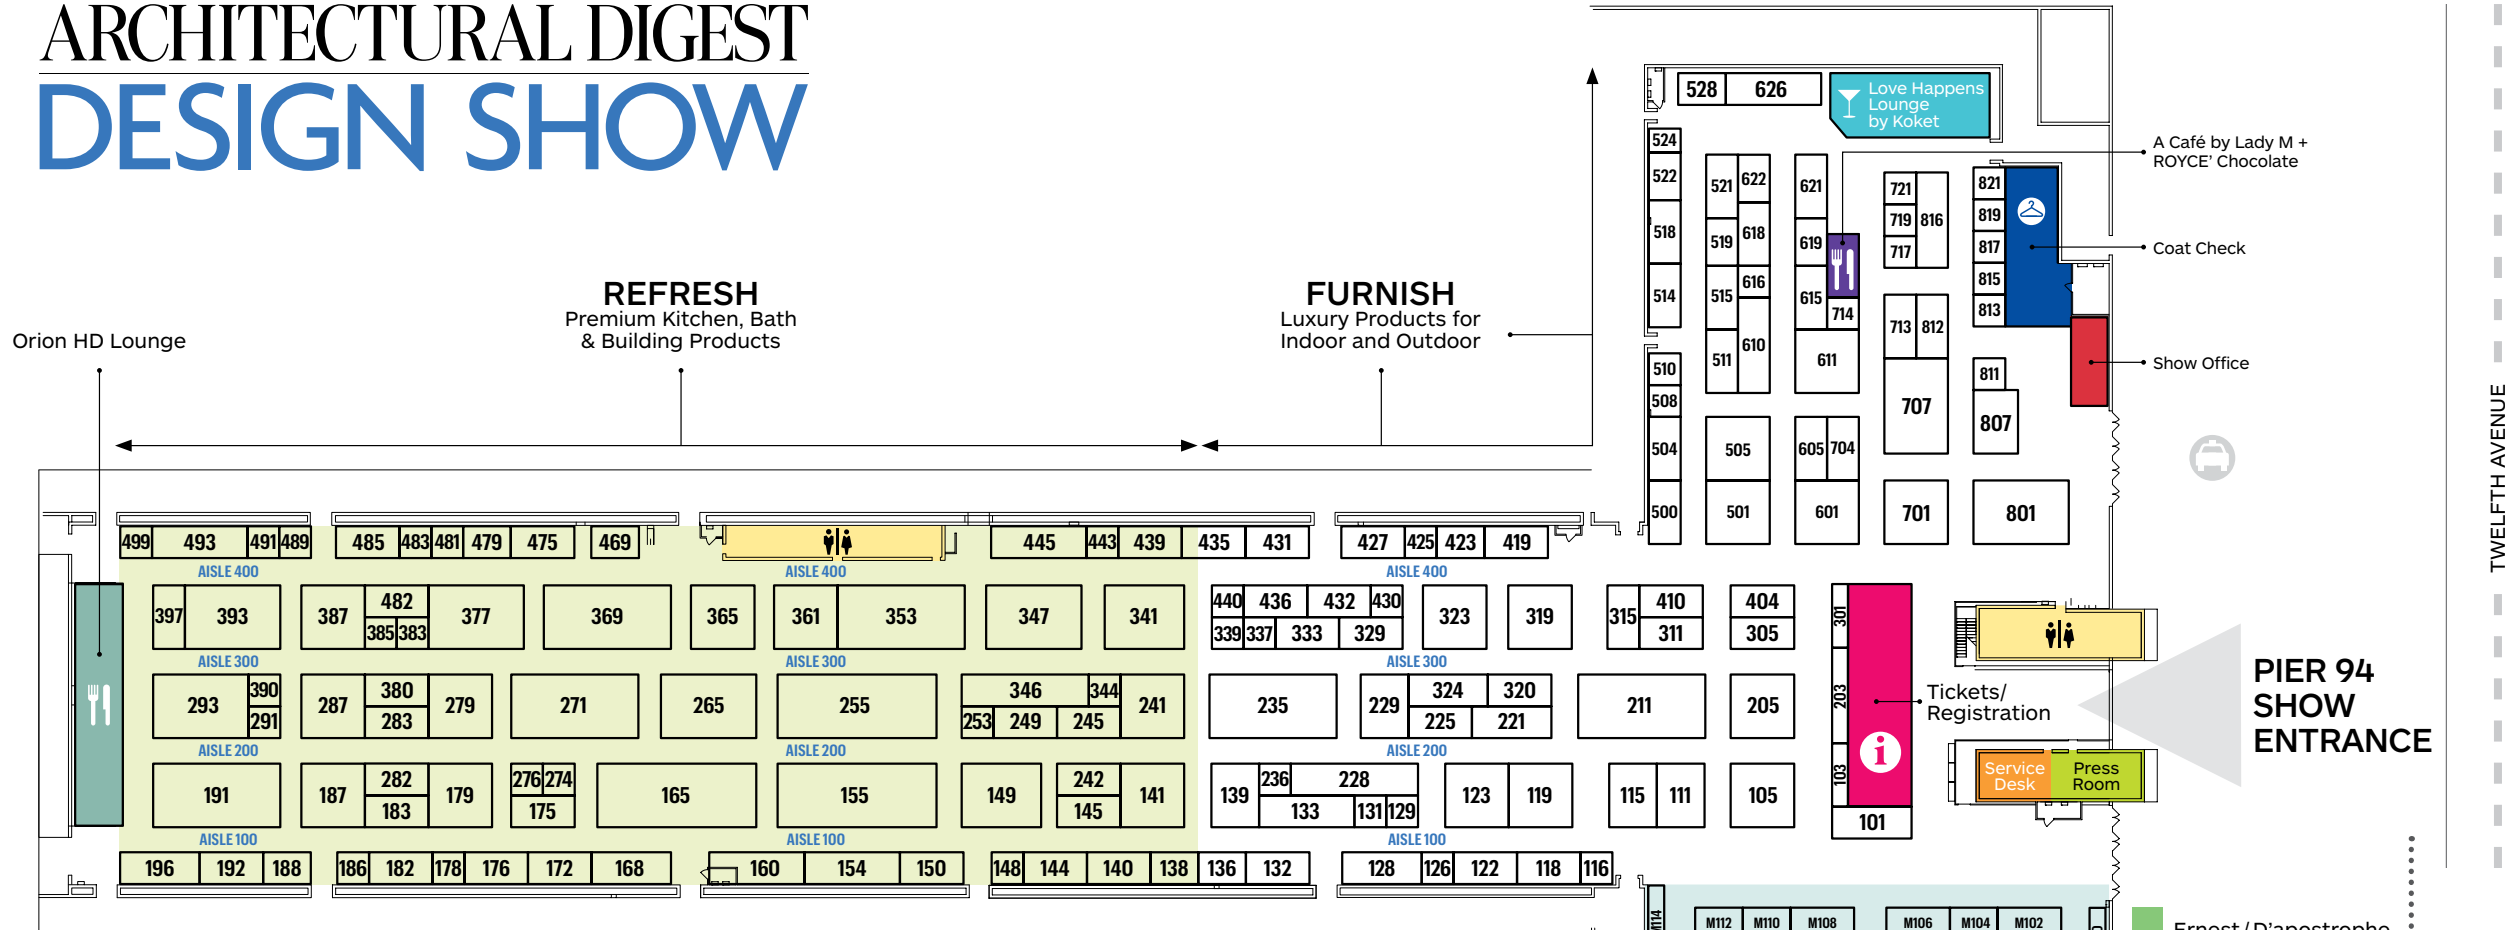

ARCHITECTURAL DIGEST DESIGN SHOW

FLOOR PLAN

- Architectural Digest Apartment
 - A Café by Lady M + ROYCE' Chocolate
 - Coat Check
 - FURNISH: Luxury Products for Indoor and Outdoor
 - Jenn-Air Connected Kiosk (Charging Station)
 - The Jenn-Air Master Class Studio **NEW LOCATION**
 - Love Happens Lounge by Koket
 - MADE: Limited-Edition & One-of-a-Kind Fine Art Objects & Furnishings
 - Orion HD Lounge
 - Outdoor
 - Ovando Flower Shop
 - Ovando Garden Café
 - Press Room
 - REFRESH: Premium Kitchen, Bath & Building Products
 - Restrooms
 - Service Desk
 - THE SHOPS: Cash-and-carry Boutiques
 - Show Office
 - Tickets/Registration
- Taxi stand located outside main entrance.
DIFFA'S 20th Annual DINING BY DESIGN located at Pier 92.

PIER 92: DIFFA'S DINING BY DESIGN

See inset to right