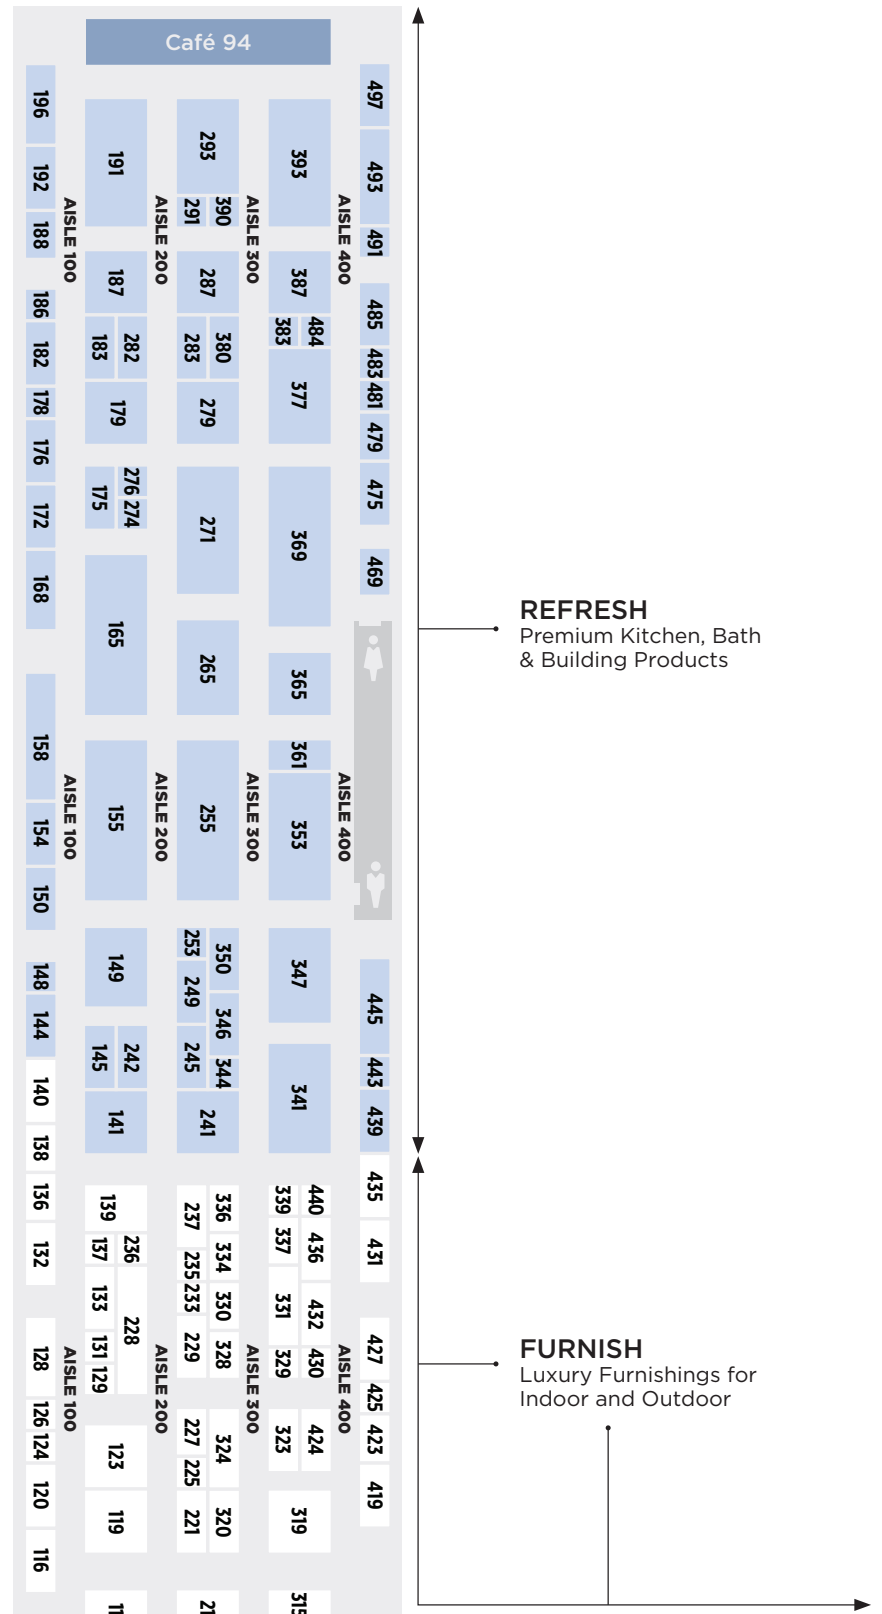

Pier 94

REFRESH
Premium Kitchen, Bath & Building Products

FURNISH
Luxury Furnishings for Indoor and Outdoor