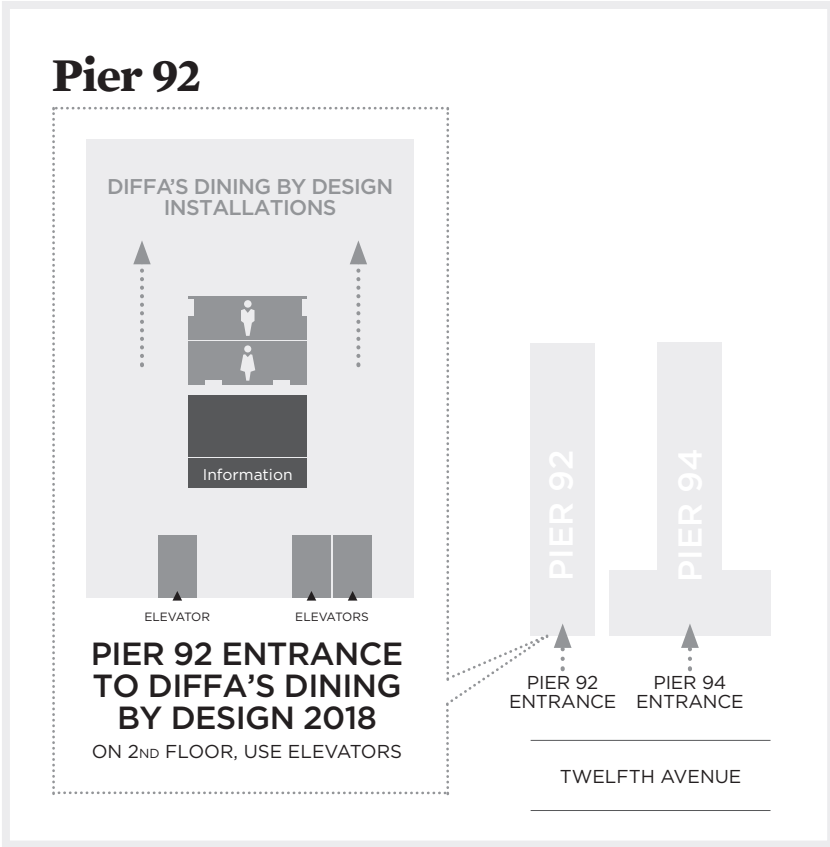

Pier 92

Caliente Café by Benjamin Moore

Associative Design—The Best of Portugal

AD Architectural Digest Apartment

The Dacor Stage

THE SHOPS
Cash-and-carry Boutiques

MADE
Limited-Edition & One-of-a-Kind Fine Art Objects & Furnishings

Ernest Outdoor Lounge

Press Room by Benjamin Moore

PIER 94 SHOW ENTRANCE

TAXI STAND

PIER 92 ENTRANCE
DIFFA'S DINING BY DESIGN
(SEE INSET ABOVE)

TWELFTH AVENUE