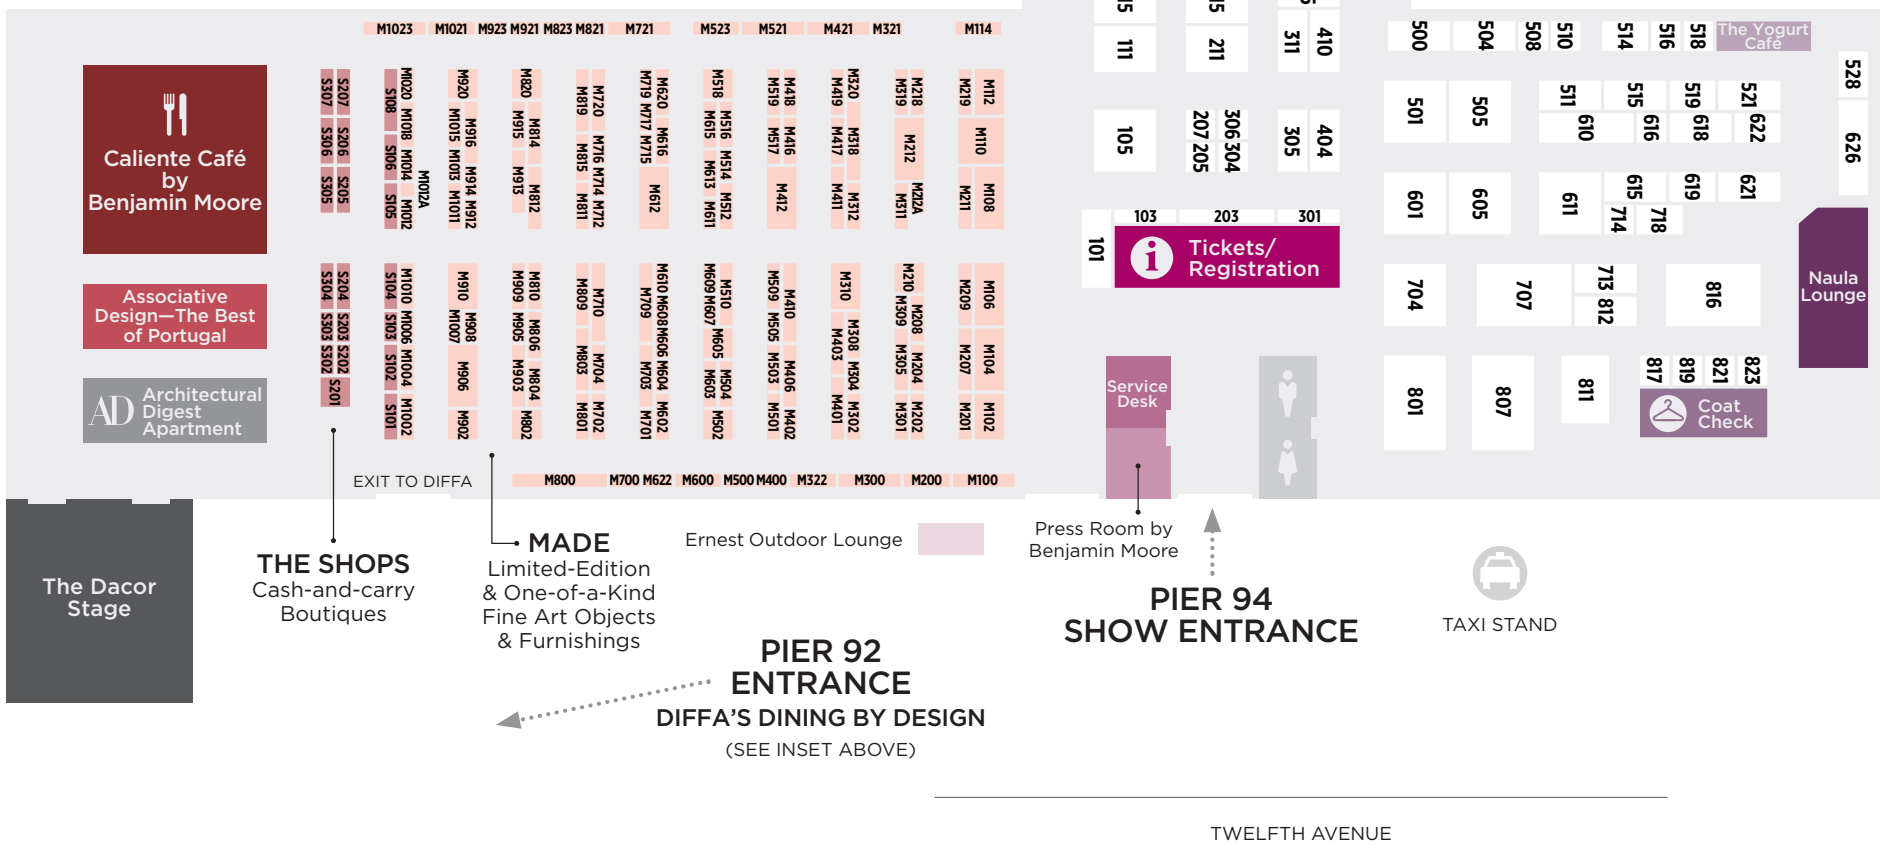

# Pier 92

**Caliente Café by Benjamin Moore**

**Associative Design—The Best of Portugal**

**AD Architectural Digest Apartment**

**The Dacor Stage**

**THE SHOPS**  
Cash-and-carry Boutiques

**MADE**  
Limited-Edition & One-of-a-Kind Fine Art Objects & Furnishings

Ernest Outdoor Lounge

Press Room by Benjamin Moore

**PIER 94 SHOW ENTRANCE**

TAXI STAND

**PIER 92 ENTRANCE**  
DIFFA'S DINING BY DESIGN  
(SEE INSET ABOVE)

TWELFTH AVENUE

## Floor Plan

- Architectural Digest Apartment
- Associative Design—The Best of Portugal
- Café 94
- Caliente Café by Benjamin Moore
- Coat Check
- The Dacor Stage
- FURNISH: Luxury Furnishings for Indoor and Outdoor
- MADE: Limited-Edition & One-of-a-Kind Fine Art Objects & Furnishings
- Naula Lounge
- Outdoor
- Press Room by Benjamin Moore
- REFRESH: Premium Kitchen, Bath & Building Products
- Service Desk
- THE SHOPS: Cash-and-carry Boutiques
- Tickets/Registration
- The Yogurt Café